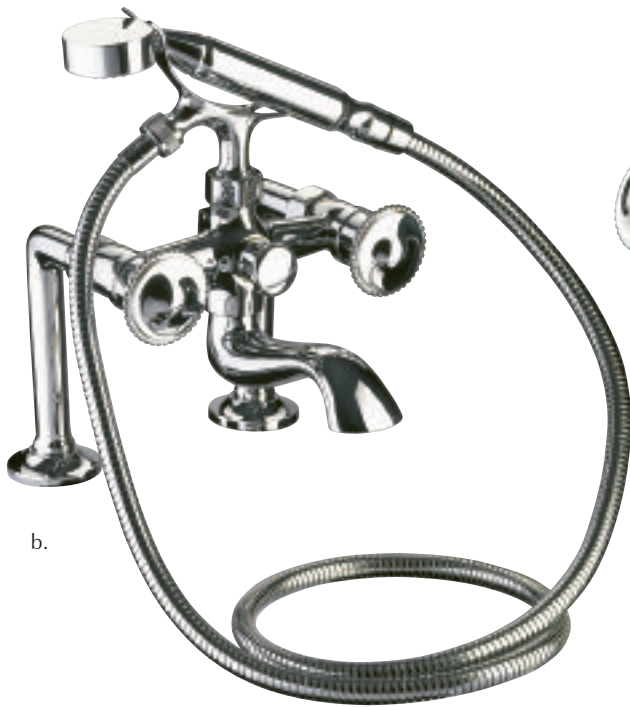

2010

IMPERIAL

BRINING BATHROOMS TO LIFE, FOR LIFE

GIOIELLO

Taking its inspiration from Middle Eastern jewellery and architecture, Gioiello is sure to prove a timeless classic. With quarter turn ceramic disc technology.

Only suitable for high-pressure/pumped water systems.

b.

a.

c.

d.

e.

f.

a. 4 hole bath filler and handset kit

b. Bath shower mixer kit, deck-mounted

c. Bidet mono mixer kit

d. Basin mono mixer kit

e. 3 hole basin mixer kit

Floor-mounted stand-pipe kit (not shown), for use with bath shower mixer

f. Stopcock kit

All brassware available in Chrome, Antique Gold or Polished Nickel finishes